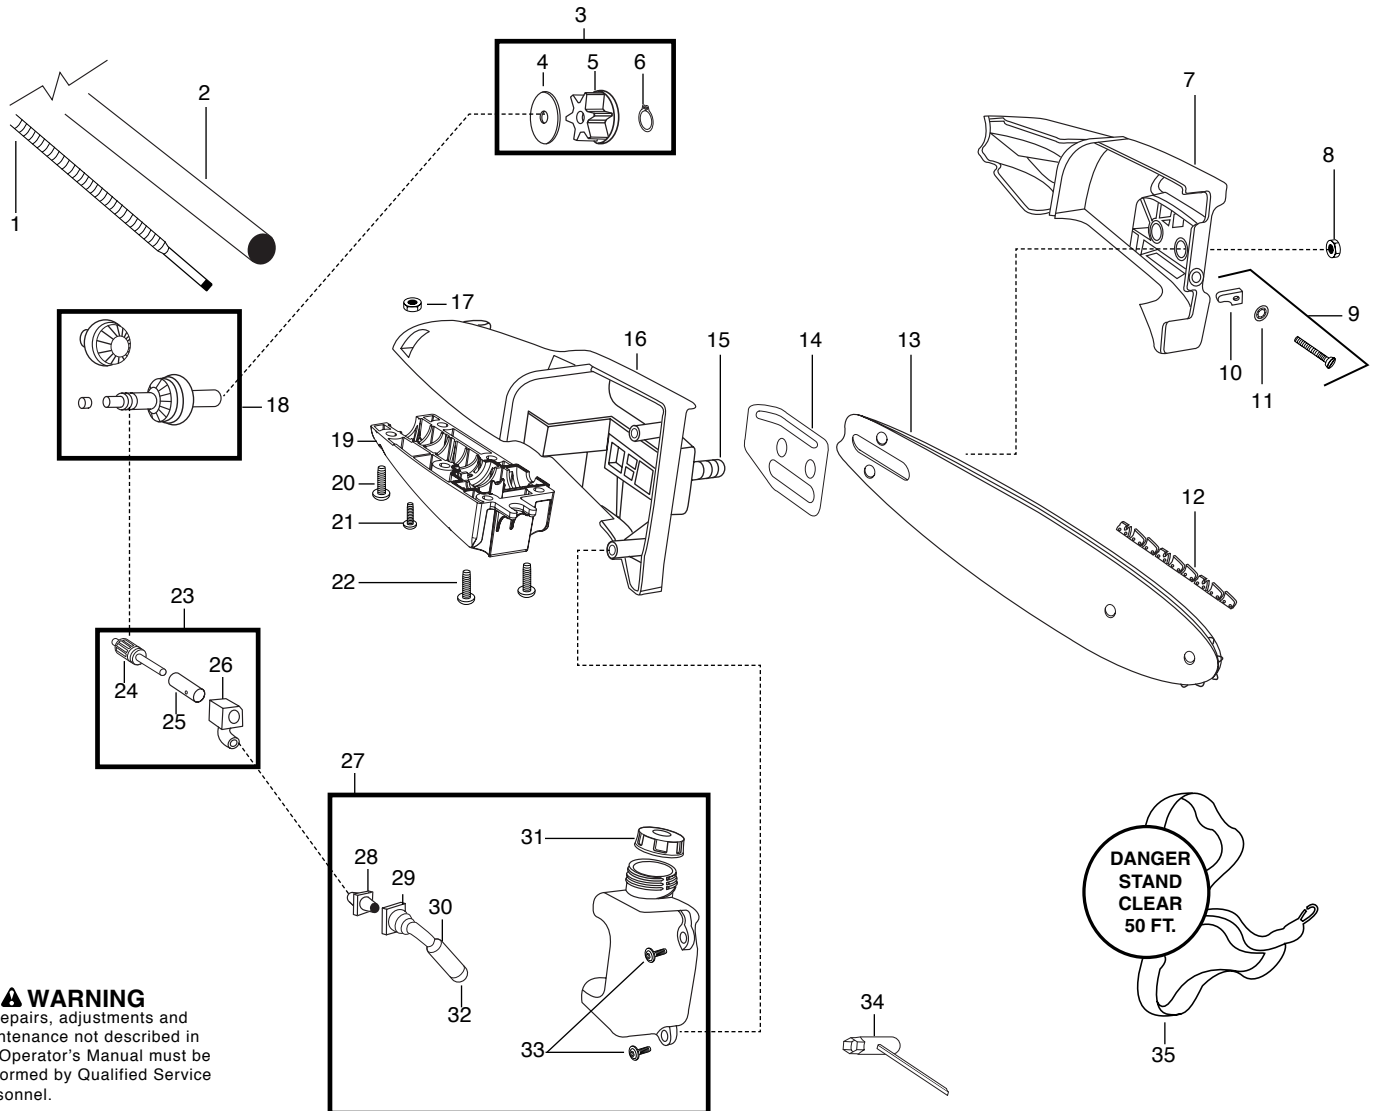

125 Pruner Att.

Spare parts

Ersatzteile

Pièces détachées

Reserve onderdelen

Repuestos

Reservdelar

Parts List No. 545014382		Husqvarna® PARTS LIST	MODEL 125 Pruner Att.
Date 12/22/06	Replaces 545014382 - 4/21/06		NOTE : Illustration may differ from actual model due to design changes.

WARNING
All repairs, adjustments and maintenance not described in the Operator's Manual must be performed by Qualified Service Personnel.

Ref.	Part No.	Description	Ref.	Part No.	Description
1.	530056570	Flexshaft - lower	23.	530071645	Kit - Oil Assy (Incl. 24,25,26,28)
2.	545015702	Assy. - Lower Driveshaft	24.	530053764	Assy. - Gear Plunger
3.	530071647	Kit - Sprocket Assy. (Incl. 4,5,6)	25.	530053765	Barrel
4.	530056521	Washer	26.	530056522	Block - Oil
5.	530056520	Sprocket	27.	545096101	Assy - Oil Tank (Incl. 28,29,30,31,32)
6.	530056563	Retainer - Sprocket	28.	530056524	Fitting - Oil Line
7.	545092901	Assy - Bar Clamp (Incl. 9)	29.	530021160	Intake - Oil Line
8.	530015917	Nut - Bar Mounting	30.	530037821	Filter - Oil
9.	530069611	Kit - Bar Adjust (Incl. 10,11)	31.	545095401	Cap - Oil
10.	530015826	Pin - Bar Adjust	32.	530030189	Plug - Oil Filter
11.	530038593	Retainer - Bar Adjust	33.	530015843	Screw
12.	530051524	Chain - 8"	34.	530031163	Wrench - Bar
13.	545089501	Bar - 8"	35.	530094408	Strap-Shoulder
14.	530056523	Plate - Bar Pad	Not Shown		
15.	530016133	Bolt - Bar	✓	545005902	Decal-shaft warning
16.	545092401	Housing - Upper (Incl. 15)		530055395	Clamp harness-lower
17.	530016284	Nut		530055392	Clamp harness-upper
18.	530071646	Kit - Gear Assy.		530016406	Screw (harness clamp)
19.	545092301	Housing - Lower		530150031	Hanger-Att.(90 deg.)
20.	530016312	Screw		530031159	Wrench-hex (5/32)
21.	530015805	Screw - Alignment			
22.	530015886	Screw			

✓ = New Part Number For This IPL

★ = Refer to the Service Reference Indicated for more information.(Located at the END of the IPL)